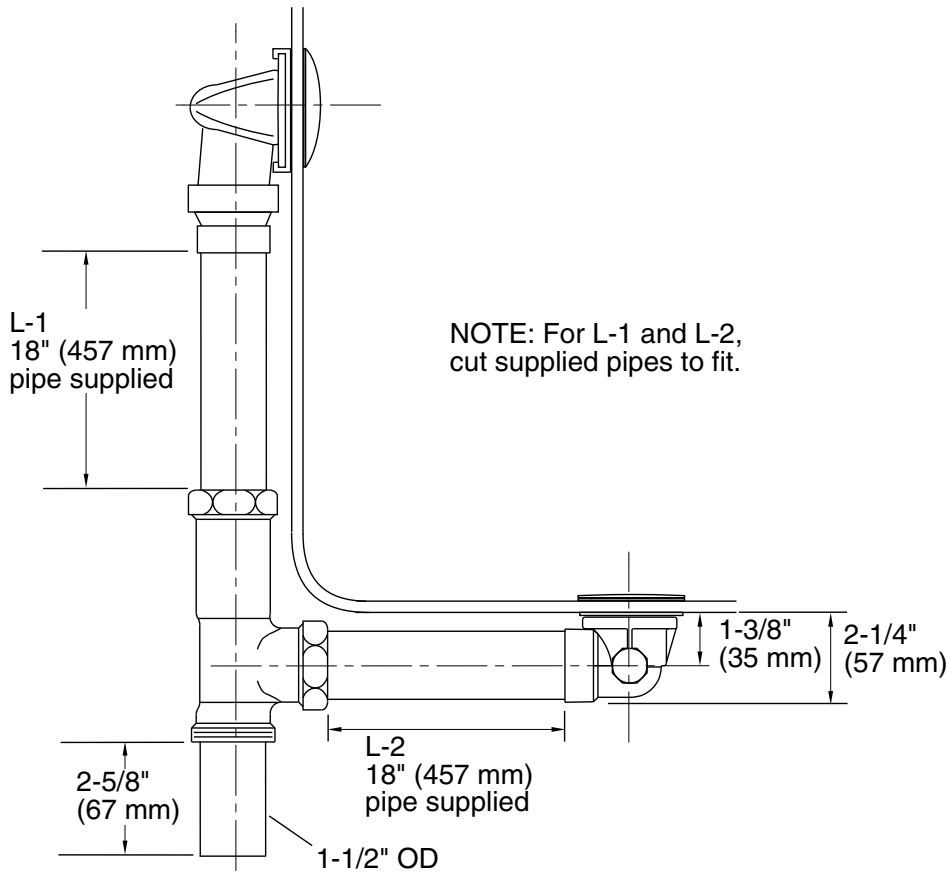

Features

- No internal linkages, reducing the chance of clogs in the overflow pipe.
- Swivel-ball joint construction for easy installation.
- Includes toe-activated closing, and brass tee and pipe.
- For use with Elevance™, Archer™, Underscore®, Rêve™, and Parity™ baths and whirlpools.

Material

- Solid-brass construction for durability and reliability.
- KOHLER finishes resist corrosion and tarnishing.
- Schedule 40 PVC overflow housing.

Installation

- Above- or through-floor installation.

Technical Information

All product dimensions are nominal.